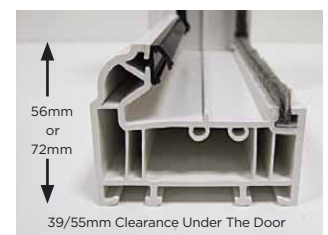

Our aluminium 44mm rebated threshold carries the best weather performance and is available in either silver or gold. The shape of this threshold mirrors either the chamfered or sculptured frames providing a suited product.