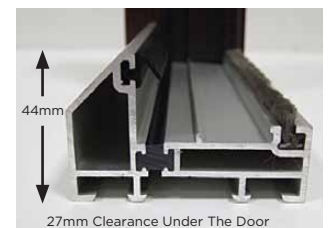

Thresholds

We offer a wide range of thresholds for our composite doors.