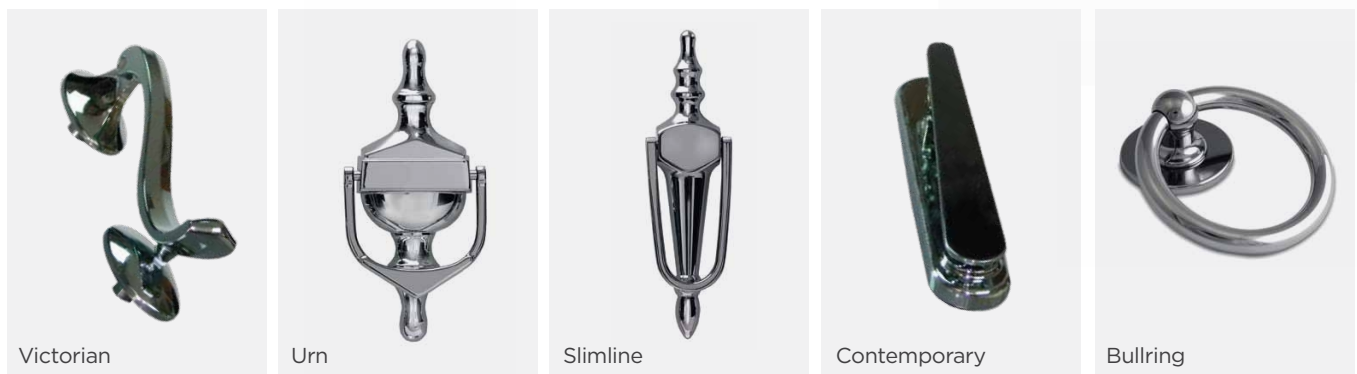

An eye for detail...

To keep up with marketplace demands, we have specially sourced a wide range of durable hardware in a good selection of colours and finishes, guaranteed to add those individual finishing touches. These have all been designed to withstand the rigours of the British weather and will still look good in years to come.

THE CLASSIC RANGE

KNOCKERS

SPYHOLES

LETTERPLATE

PULLS

ALL FURNITURE FEATURED BELOW IS USED IN CONJUNCTION WITH OUR KEY-WIND LOCK

NB: A 'Pull Knob' is usually used with a 'key wind door' and will be fitted to the outside of the door. Ask your installer for details. A key-wind door will be supplied with a thumbturn cylinder.