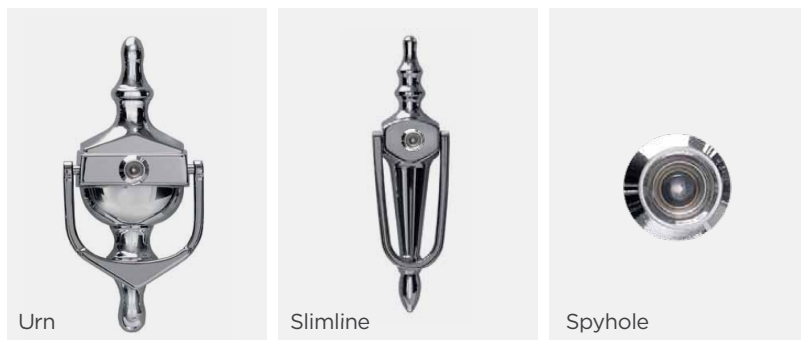

An eye for detail...

To keep up with marketplace demands, we have specially sourced a wide range of durable hardware in a good selection of colours and finishes, guaranteed to add those individual finishing touches. These have all been designed to withstand the rigours of the British weather and will still look good in years to come.

THE CLASSIC RANGE

KNOCKERS

SPYHOLES

LETTERPLATE

PULLS

ALL FURNITURE FEATURED BELOW IS USED IN CONJUNCTION WITH OUR KEY-WIND LOCK

NB: A 'Pull Knob' is usually used with a 'key wind door' and will be fitted to the outside of the door. Ask your installer for details. A key-wind door will be supplied with a thumbturn cylinder.