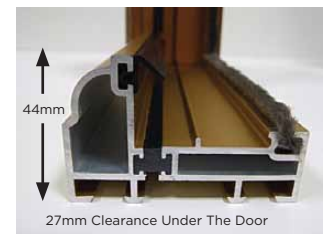

Thresholds

We offer a wide range of thresholds for our composite doors.