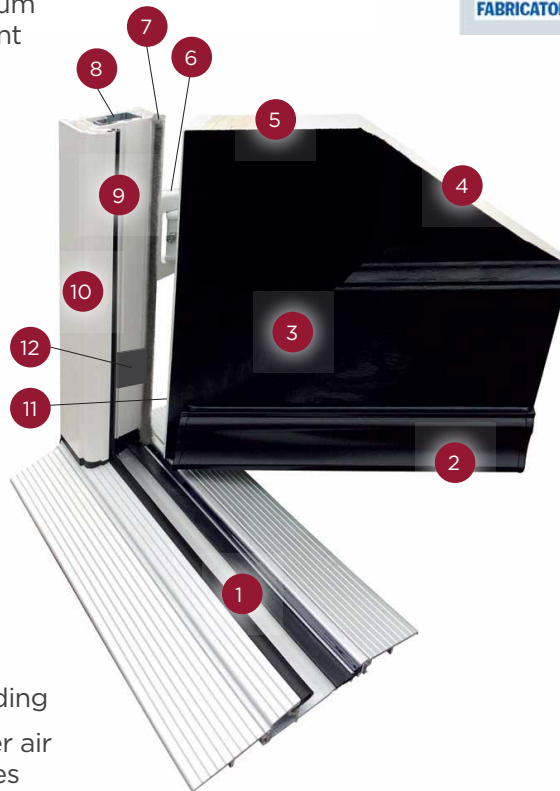

## Composite Door Features

- 1 Stormguard low level aluminium thresh with optional Document 'M' wheelchair ramps
- 2 Authentic timber looking PVC weather-bar
- 3 GRP compression moulded skins
- 4 **Polyurethane thermally insulated core. The thermal performance of this product is far superior to timber**
- 5 Engineered timber frame
- 6 Adjustable hinge
- 7 Wool-pile weather seal
- 8 Galvanised Steel reinforcing
- 9 Black low line gasket
- 10 Choice of Sculptured or Chamfered outer-frame
- 11 2mm PVC Grained edge-banding
- 12 Foam bung reduces perimeter air circulation from drainage holes